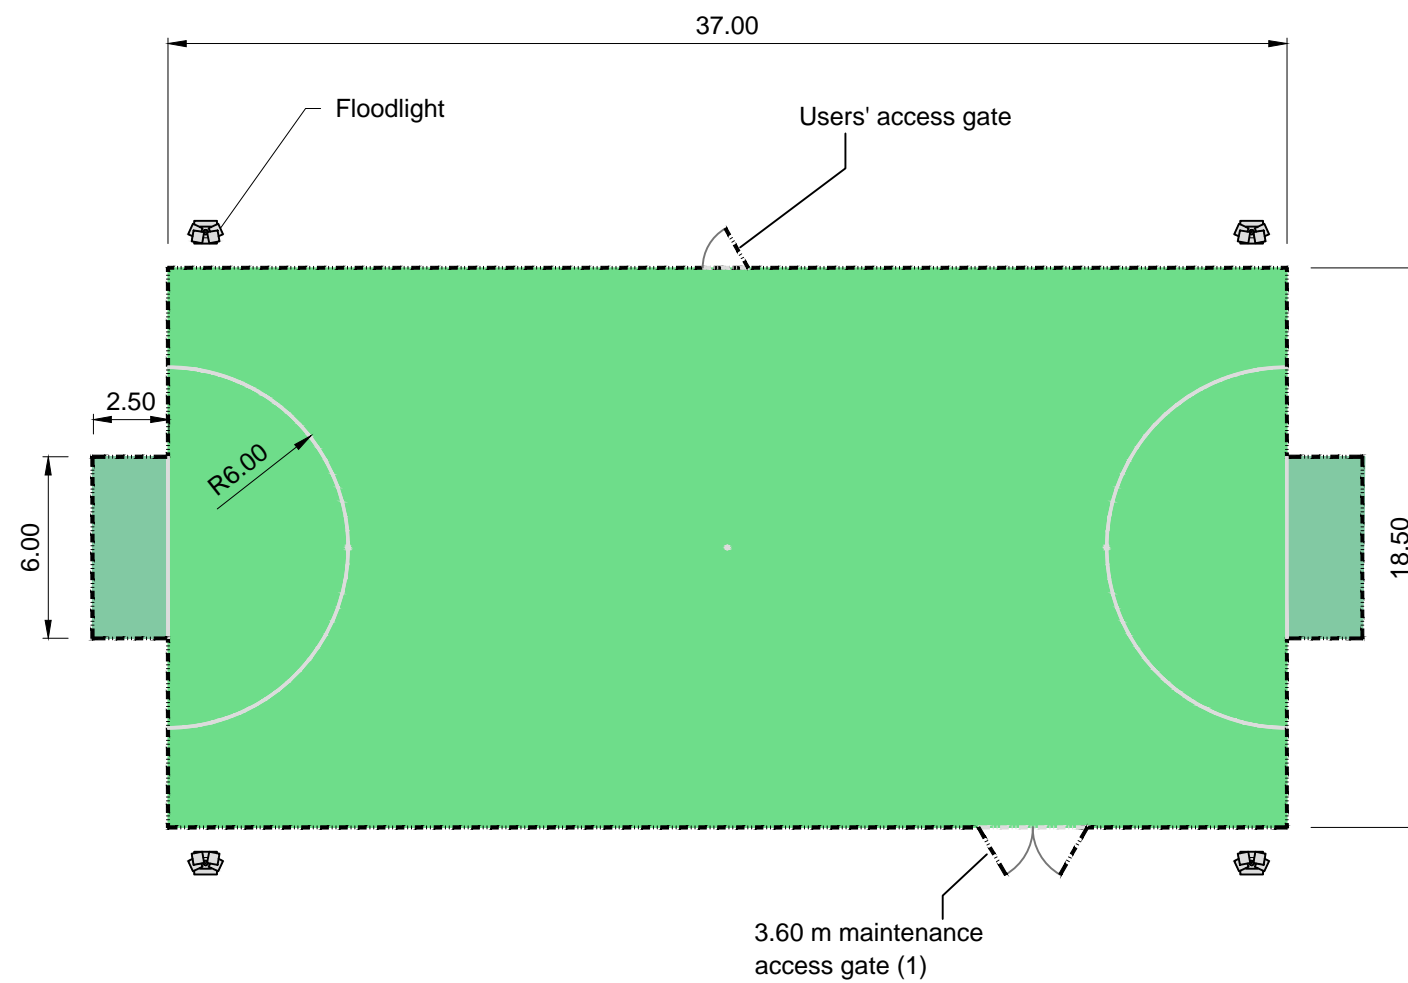

Notes:

This is an indicative drawing and should be read in conjunction with Sport England's Design Guidance Note '[Artificial Surfaces for Outdoor Sport](#)' and related NGB guidance

DO NOT SCALE FROM THIS DRAWING

ALL DIMENSIONS ARE IN METRES

[Click here for 'Design and Cost Guidance'](#)

[Click here for 'User Guide'](#)

Additional Notes:

Line markings indicated are in accordance with National Governing Bodies' (NGB) current Rules or Laws. Always check for updates from the following NGBs:

[The Football Association \(The FA\)](#)

-  Pitch area
-  Goal storage areas