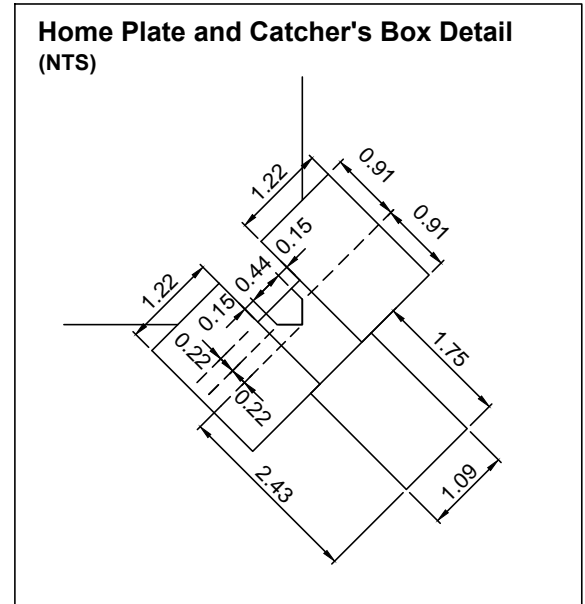

Notes:

This drawing is an extract from Sport England's Design Guidance Note 'Natural Turf' and must be read in conjunction with the respective section of the guidance note

DO NOT SCALE FROM THIS DRAWING  
ALL DIMENSIONS ARE IN METRES

[Click here for 'Design and Cost Guidance'](#)

[Click here for 'User Guide'](#)

| Field Dimensions       |   |
|------------------------|---|
| Adult                  | Diamond Size 27.43m (90')<br>Pitching 18.44 m (60'6")<br>Home Run:<br><ul style="list-style-type: none"> <li>Left and right field min 99.05 m (325')</li> <li>Centre field min 121.92 m (400')</li> </ul> |
| Under 16               | Diamond Size 27.43 m (90')<br>Pitching 18.44 m (60'6")<br>Home Run 76.20 m (250')   |
| Under 13               | Diamond Size 21.34 m (70')<br>Pitching 14.02 m (46')<br>Home Run 60.96 m (200')   |
| Under 10 and PlayBall! | Diamond Size 18.29 m (60')<br>Pitching 14.02 m (46')<br>Home Run 60.96 m (200')   |

Diagram indicated is for Baseball  
ADULT PITCH

Note: All data based on BaseballSoftballUK / The British Baseball Federation guidelines