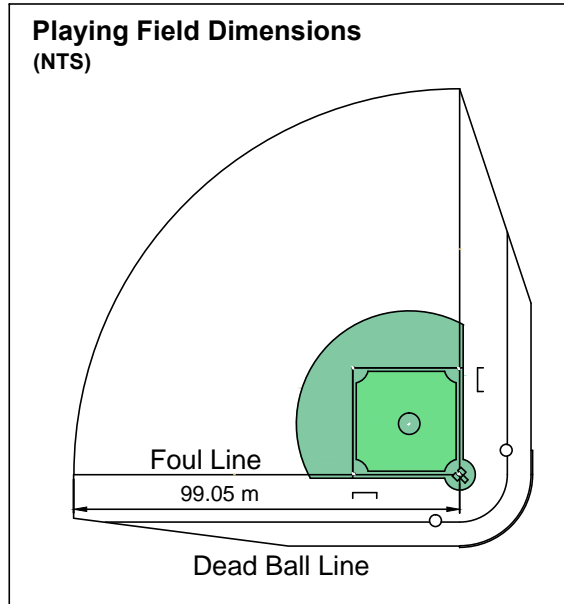

Notes:

This drawing is an extract from Sport England's Design Guidance Note 'Natural Turf' and must be read in conjunction with the respective section of the guidance note

DO NOT SCALE FROM THIS DRAWING  
ALL DIMENSIONS ARE IN METRES

[Click here for 'Design and Cost Guidance'](#)

[Click here for 'User Guide'](#)

| Field Dimensions       |   |
|------------------------|---|
| Adult                  | Diamond Size 27.43m (90')<br>Pitching 18.44 m (60'6")<br>Home Run:<br><ul style="list-style-type: none"> <li>Left and right field min 99.05 m (325')</li> <li>Centre field min 121.92 m (400')</li> </ul> |
| Under 16               | Diamond Size 27.43 m (90')<br>Pitching 18.44 m (60'6")<br>Home Run 76.20 m (250')   |
| Under 13               | Diamond Size 21.34 m (70')<br>Pitching 14.02 m (46')<br>Home Run 60.96 m (200')   |
| Under 10 and PlayBall! | Diamond Size 18.29 m (60')<br>Pitching 14.02 m (46')<br>Home Run 60.96 m (200')   |

Diagram indicated is for Baseball  
ADULT PITCH

Note: All data based on BaseballSoftballUK / The British Baseball Federation guidelines