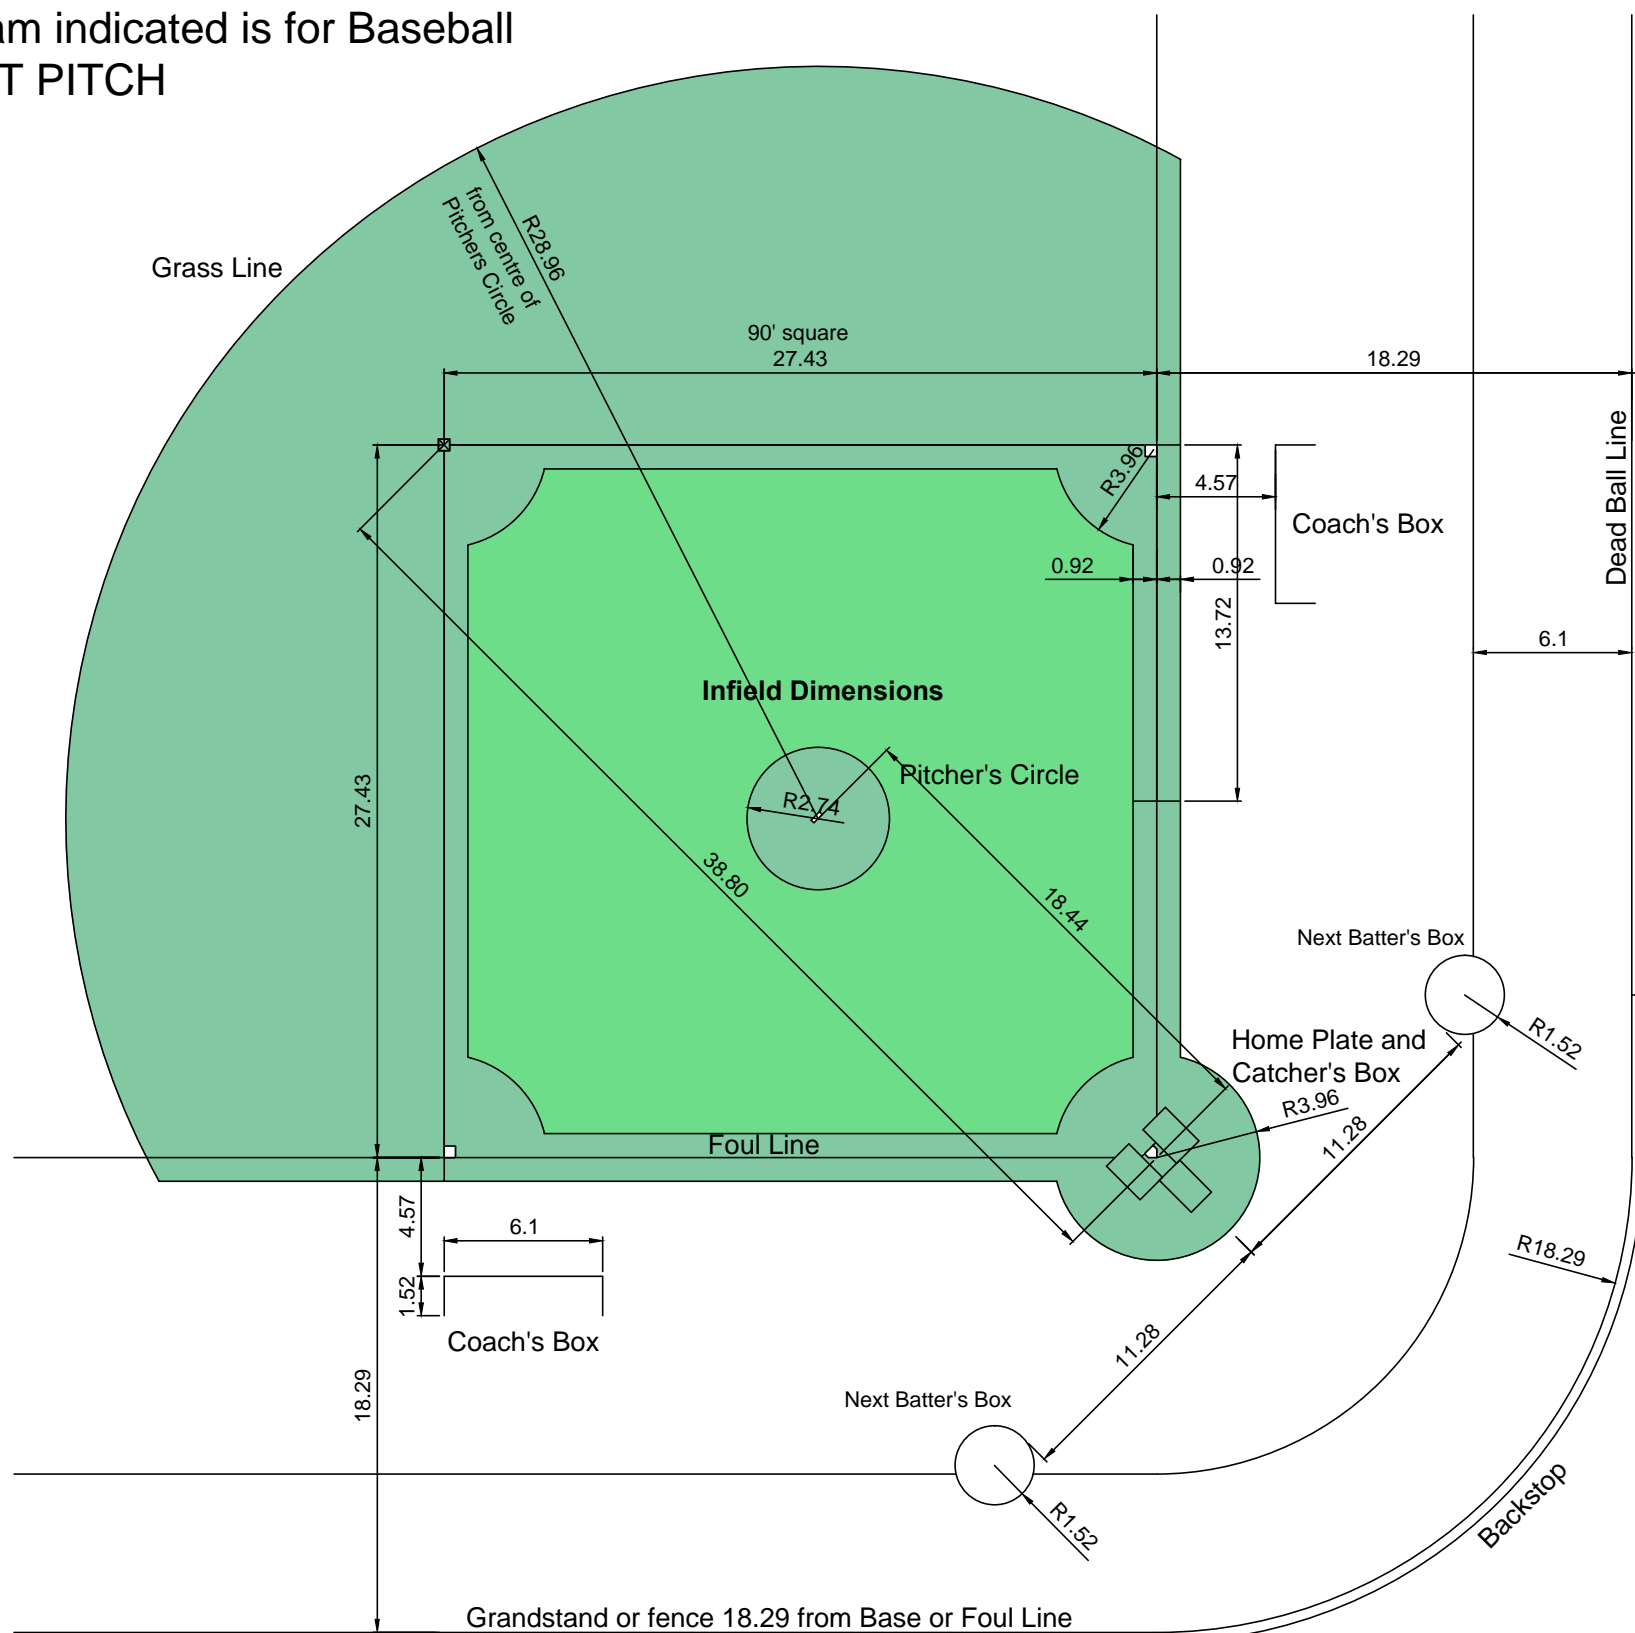

Notes:

This drawing is an extract from Sport England's Design Guidance Note 'Natural Turf' and must be read in conjunction with the respective section of the guidance note

DO NOT SCALE FROM THIS DRAWING  
ALL DIMENSIONS ARE IN METRES

[Click here for 'Design and Cost Guidance'](#)

[Click here for 'User Guide'](#)

| Field Dimensions       |   |
|------------------------|---|
| Adult                  | Diamond Size 27.43m (90')<br>Pitching 18.44 m (60'6")<br>Home Run:<br><ul style="list-style-type: none"> <li>Left and right field min 99.05 m (325')</li> <li>Centre field min 121.92 m (400')</li> </ul> |
| Under 16               | Diamond Size 27.43 m (90')<br>Pitching 18.44 m (60'6")<br>Home Run 76.20 m (250')   |
| Under 13               | Diamond Size 21.34 m (70')<br>Pitching 14.02 m (46')<br>Home Run 60.96 m (200')   |
| Under 10 and PlayBall! | Diamond Size 18.29 m (60')<br>Pitching 14.02 m (46')<br>Home Run 60.96 m (200')   |

Diagram indicated is for Baseball  
ADULT PITCH

Note: All data based on BaseballSoftballUK / The British Baseball Federation guidelines