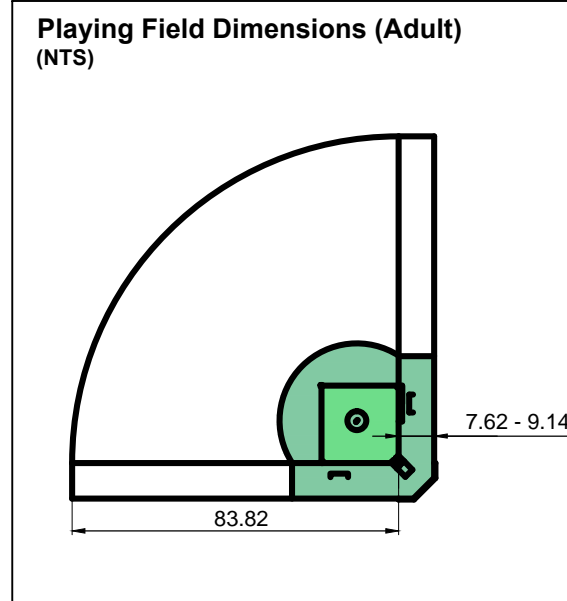

Notes:

This drawing is an extract from Sport England's Design Guidance Note 'Natural Turf' and must be read in conjunction with the respective section of the guidance note

DO NOT SCALE FROM THIS DRAWING
ALL DIMENSIONS ARE IN METRES

[Click here for 'Design and Cost Guidance'](#)

[Click here for 'User Guide'](#)

Levels of Play	
Slowpitch dimensions (Adult)	
Over 14	Bases 19.81 m (65') Pitching 15.24 m (50') Home Run 83.82 m (275')
Slowpitch dimensions (Youth)	
Over 14	Bases 19.81 m (65') Pitching 15.24 m (50')
Under 14	Bases 19.81 m (65') Pitching 14.02 m (46')
Under 12	Bases 18.29 m (60') Pitching 12.19 m (40')
Under 10	Bases 16.76 m (55') Pitching 10.67 m (35')

Diagram indicated is for Softball
ADULT SLOWPITCH