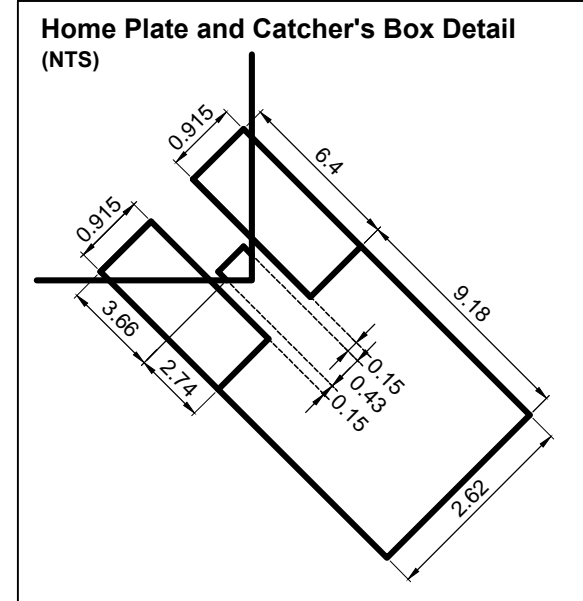

Notes:

This drawing is an extract from Sport England's Design Guidance Note 'Natural Turf' and must be read in conjunction with the respective section of the guidance note

DO NOT SCALE FROM THIS DRAWING
ALL DIMENSIONS ARE IN METRES

[Click here for 'Design and Cost Guidance'](#)

[Click here for 'User Guide'](#)

Levels of Play	
Slowpitch dimensions (Adult)	
Over 14	Bases 19.81 m (65') Pitching 15.24 m (50') Home Run 83.82 m (275')
Slowpitch dimensions (Youth)	
Over 14	Bases 19.81 m (65') Pitching 15.24 m (50')
Under 14	Bases 19.81 m (65') Pitching 14.02 m (46')
Under 12	Bases 18.29 m (60') Pitching 12.19 m (40')
Under 10	Bases 16.76 m (55') Pitching 10.67 m (35')

Diagram indicated is for Softball
ADULT SLOWPITCH